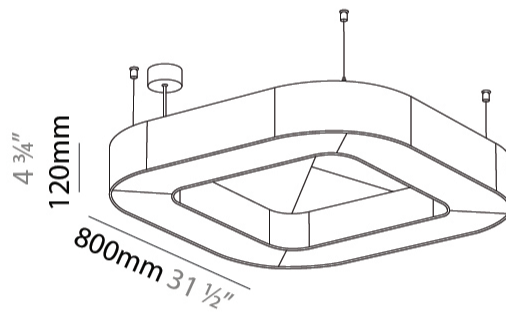

GENERAL

Series: Quantum Acoustic
Partner: Prolicht
Division: Architectural
Installation: Suspension
Product Type: Acoustic
Mounting Location: Ceiling
Light Distribution: Direct

PHYSICAL

Shape: Round
Length (mm): 800
Length (in): 31 1/2
Width (mm): 800
Width (in): 31 1/2
Height (mm): 120
Height (in): 4 3/4
Diffuser: PMMA - Opal / Micro-Prism
Fixture Finish: SSR / BKV / CWI / CRY / HAB / UFT / ITA / RUA / FTG / MYG / LOD / PUS / FRO / FUP / KIA / POP / BLS / SPG / MEY / GOH / CHC / COM / ABZ / JAG / OBR / MOS / ROR
Acoustic Finish: SFW / CYW / SEE / SYN / MTS / PMB / TTN / CYB / STO / DPE / BES / SHB / ARE / ANE / VRD / CRF
Fixture Material: Aluminum
Primary Material: Acoustic
Cable Details: 2000mm / 78 3/4" or 6000mm / 236 1/4" Transparent Cable

ELECTRICAL

Lamp Type: LED (Zhaga Standard)
Input Wattage (W): 39.2
Total Output Wattage (W): 35.4
Dimming: Tri-Mode (Non-Dimming and Phase Dimming (120Vac only) and 0-10V Dimming)
Driver Included: Yes
Driver Location: Integrated
Driver Type: Constant Current - Universal
Driver Class: Class 2
Input Voltage (V): 120 - 277

LED

Color Temperature (°K): 2700 / 3000 / 3500 / 4000
Max. Delivered Lumen (lm): 3319 / 3435 / 4034 / 3493
Nominal Lumen (lm): 5107 / 5285 / 6206 / 5373
CRI: >90 CRI
Lamp Life (hrs): 50000

OPTICAL

RATINGS AND CERTIFICATIONS

Certified By: CSA Certified to UL and CSA Standards
IP rating: IP20