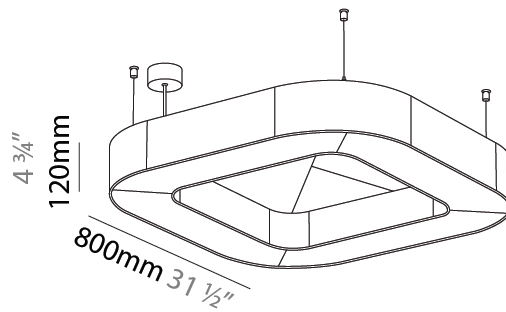

GENERAL

Series: Quantum Acoustic
Partner: Prolicht
Division: Architectural
Installation: Suspension
Product Type: Acoustic
Mounting Location: Ceiling
Light Distribution: Direct

PHYSICAL

Shape: Round
Length (mm): 800
Length (in): 31 1/2
Width (mm): 800
Width (in): 31 1/2
Height (mm): 120
Height (in): 4 3/4

Diffuser: [PMMA - Opal / Micro-Prism](#)
Fixture Finish: [SSR / BKV / CWI / CRY / HAB / UFT / ITA / RUA / FTG / MYG / LOD / PUS / FRO / FUP / KIA / POP / BLS / SPG / MEY / GOH / CHC / COM / ABZ / JAG / OBR / MOS / ROR](#)

Acoustic Finish: [SFW / CYW / SEE / SYN / MTS / PMB / TTN / CYB / STO / DPE / BES / SHB / ARE / ANE / VRD / CRF](#)

Fixture Material: Aluminum
Primary Material: Acoustic
Cable Details: 2000mm / 78 3/4" or 6000mm / 236 1/4" Transparent Cable

ELECTRICAL

Lamp Type: LED (Zhaga Standard)
Input Wattage (W): 58.7
Total Output Wattage (W): 53.7
Dimming: [Tri-Mode (Non-Dimming and Phase Dimming (120Vac only) and 0-10V Dimming)](#)
Driver Included: Yes
Driver Location: Integrated
Driver Class: Class 2
Input Voltage (V): 120

LED

Color Temperature (*K): [2700 / 3000 / 3500 / 4000](#)
Max. Delivered Lumen (lm): Max 6423
Nominal Lumen (lm): Max 8759
CRI: >90 CRI
Lamp Life (hrs): 50000

OPTICAL

RATINGS AND CERTIFICATIONS

Certified By: CSA Certified to UL and CSA Standards
IP rating: IP20