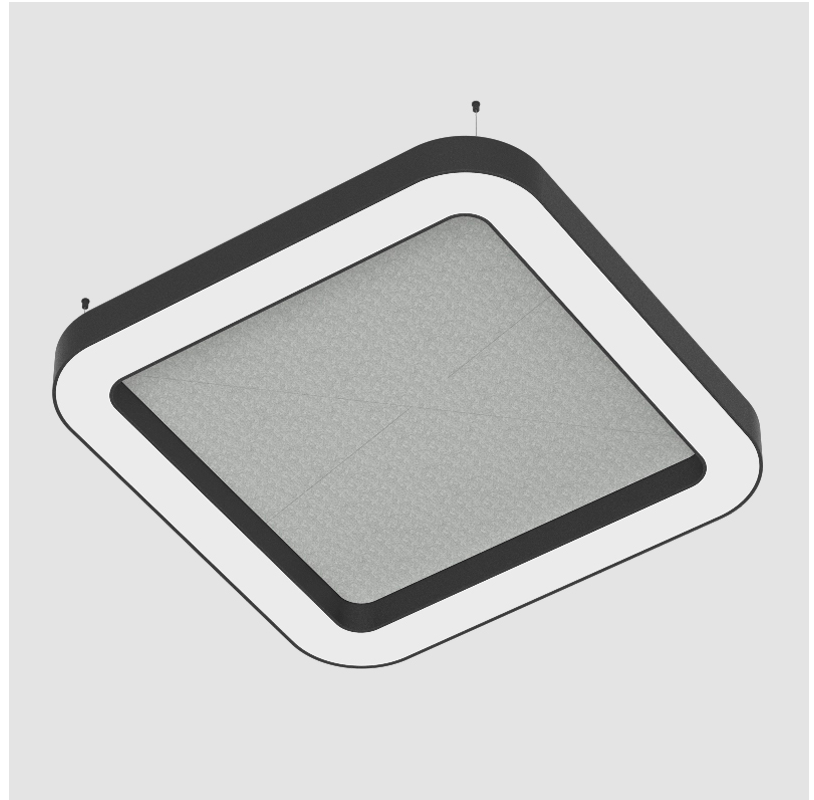

GENERAL

Series: Quantum Acoustic
Partner: Prolicht
Division: Architectural
Installation: Suspension
Product Type: Acoustic
Mounting Location: Ceiling
Light Distribution: Direct

PHYSICAL

Shape: Round
Length (mm): 800
Length (in): 31 1/2
Width (mm): 800
Width (in): 31 1/2
Height (mm): 120
Height (in): 4 3/4
Diffuser: PMMA - Opal / Micro-Prism
Fixture Finish: SSR / BKV / CWI / CRY / HAB / UFT / ITA / RUA / FTG / MYG / LOD / PUS / FRO / FUP / KIA / POP / BLS / SPG / MEY / GOH / CHC / COM / ABZ / JAG / OBR / MOS / ROR
Acoustic Finish: SFW / CYW / SEE / SYN / MTS / PMB / TTN / CYB / STO / DPE / BES / SHB / ARE / ANE / VRD / CRF
Fixture Material: Aluminum
Primary Material: Acoustic
Cable Details: 2000mm / 78 3/4" or 6000mm / 236 1/4" Transparent Cable

ELECTRICAL

Lamp Type: LED (Zhaga Standard)
Input Wattage (W): 39.2
Total Output Wattage (W): 35.4
Dimming: Tri-Mode (Non-Dimming and Phase Dimming (120Vac only) and 0-10V Dimming)
Driver Included: Yes
Driver Location: Integrated
Driver Type: Constant Current - Universal
Driver Class: Class 2
Input Voltage (V): 120 - 277

LED

Color Temperature (°K): 2700 / 3000 / 3500 / 4000
Max. Delivered Lumen (lm): 3319 / 3435 / 4034 / 3493
Nominal Lumen (lm): 5107 / 5285 / 6206 / 5373
CRI: >90 CRI
Lamp Life (hrs): 50000

OPTICAL

RATINGS AND CERTIFICATIONS

Certified By: CSA Certified to UL and CSA Standards
IP rating: IP20