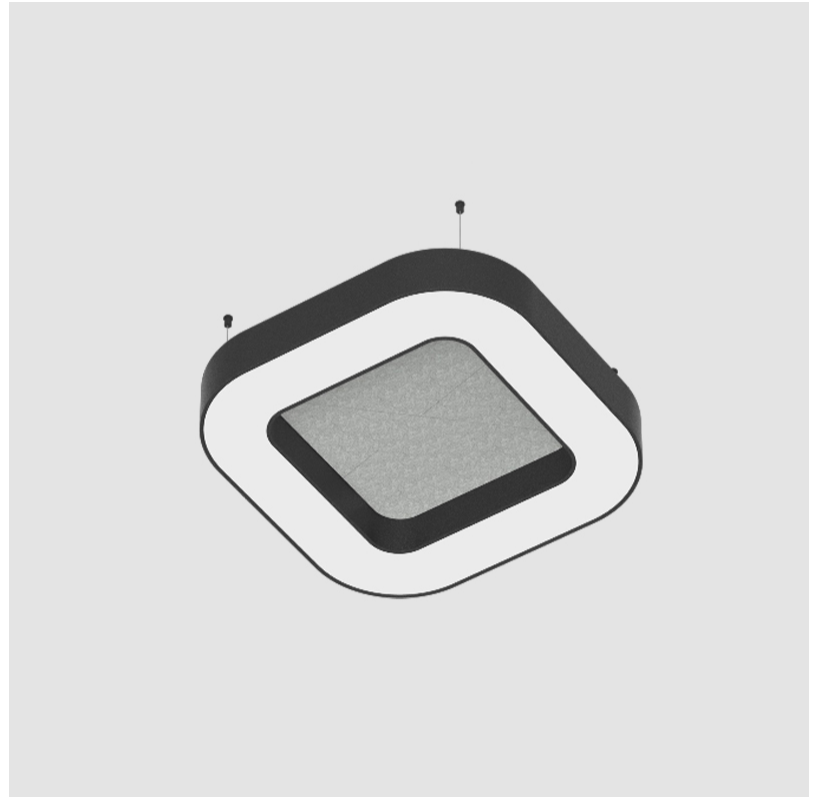

GENERAL

Series: Quantum Acoustic
Partner: Prolicht
Division: Architectural
Installation: Suspension
Product Type: Acoustic
Mounting Location: Ceiling
Light Distribution: Direct

PHYSICAL

Shape: Round
Length (mm): 800
Length (in): 31 1/2
Width (mm): 800
Width (in): 31 1/2
Height (mm): 120
Height (in): 4 3/4

Diffuser: [PMMA - Opal / Micro-Prism](#)
Fixture Finish: [SSR / BKV / CWI / CRY / HAB / UFT / ITA / RUA / FTG / MYG / LOD / PUS / FRO / FUP / KIA / POP / BLS / SPG / MEY / GOH / CHC / COM / ABZ / JAG / OBR / MOS / ROR](#)

Acoustic Finish: [SFW / CYW / SEE / SYN / MTS / PMB / TTN / CYB / STO / DPE / BES / SHB / ARE / ANE / VRD / CRF](#)

Fixture Material: Aluminum
Primary Material: Acoustic
Cable Details: 2000mm / 78 3/4" or 6000mm / 236 1/4" Transparent Cable

ELECTRICAL

Lamp Type: LED (Zhaga Standard)
Input Wattage (W): 58.7
Total Output Wattage (W): 53.7
Dimming: [Tri-Mode (Non-Dimming and Phase Dimming (120Vac only) and 0-10V Dimming)](#)
Driver Included: Yes
Driver Location: Integrated
Driver Class: Class 2
Input Voltage (V): 120

LED

Color Temperature (*K): [2700 / 3000 / 3500 / 4000](#)
Max. Delivered Lumen (lm): Max 6423
Nominal Lumen (lm): Max 8759
CRI: >90 CRI
Lamp Life (hrs): 50000

OPTICAL

RATINGS AND CERTIFICATIONS

Certified By: CSA Certified to UL and CSA Standards
IP rating: IP20